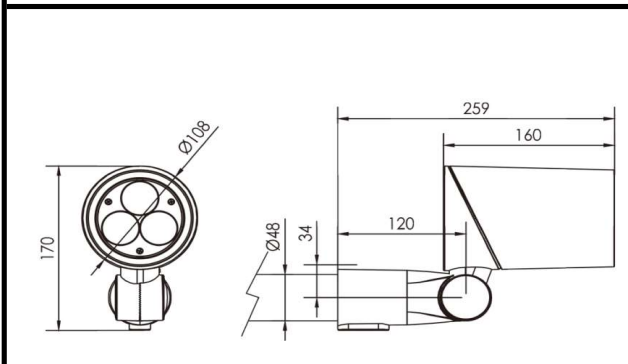

Sovitron Interior Pvt.Ltd.

Model Name	GOTHIC-1140M/DL-OSL-1140MI-3
Description	Flood light

Technical description	Image
-----------------------	-------

Dimension	Dia=108mm W=160mm H=170mm
Frame	Aluminium Die-cast
Color Tempertaure	5700K
Power	30W
Total Luminous Flux	2700 lm
Efficacy	90 lm/W
IP rating	66
Beam angle	2.6, 3.5, 12, 20, 30, 60, 10x70, 5x2 Degree
Color Rendering	≥80
Mounting	Pole Mounted
Optics	Lens & Clear Glass
Dimming	NON-Dimmable
Operating Voltage	220-240 VAC
Standard Lifetime	L70 minimum at 50,000 burning hours

Dimension diagram

Remarks:-

Address: Plot #7 Saroorpur-Nangla Industrial Area,Ballabgarh-Sohna Road,Faridabad-121005
Email: info@sovitron.com